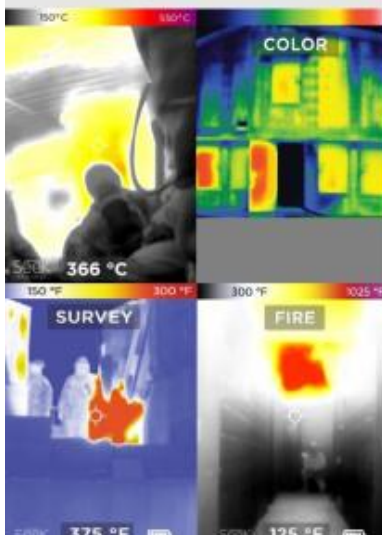

ACCESSORIES

- Lanyard Attachment
- Nylon Holster

Fire Ladders Ltd
The Fire House, 69 Lumb Lane
Roberttown Liversedge.
West Yorkshire, WF15 7NB

T: 01924 402424.

M: 07595607789.

E: admin@fire-ladders.co.uk

W: www.fire-ladders.com

Company Reg No: 7048411.

In partnership with

VAT Reg No: 979 380 657