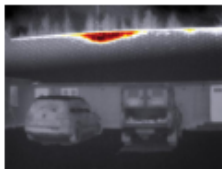

360 Size-Up

When arriving on the scene every firefighter with a TIC creates a force-multiplier. The time it takes to scan the building and locate the fire dramatically decreases and gives the firefighters more time and better information to make decisions.